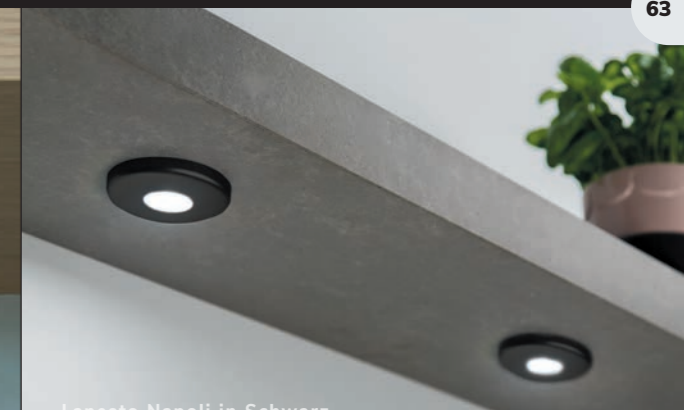

Lanesto Napoli in Schwarz